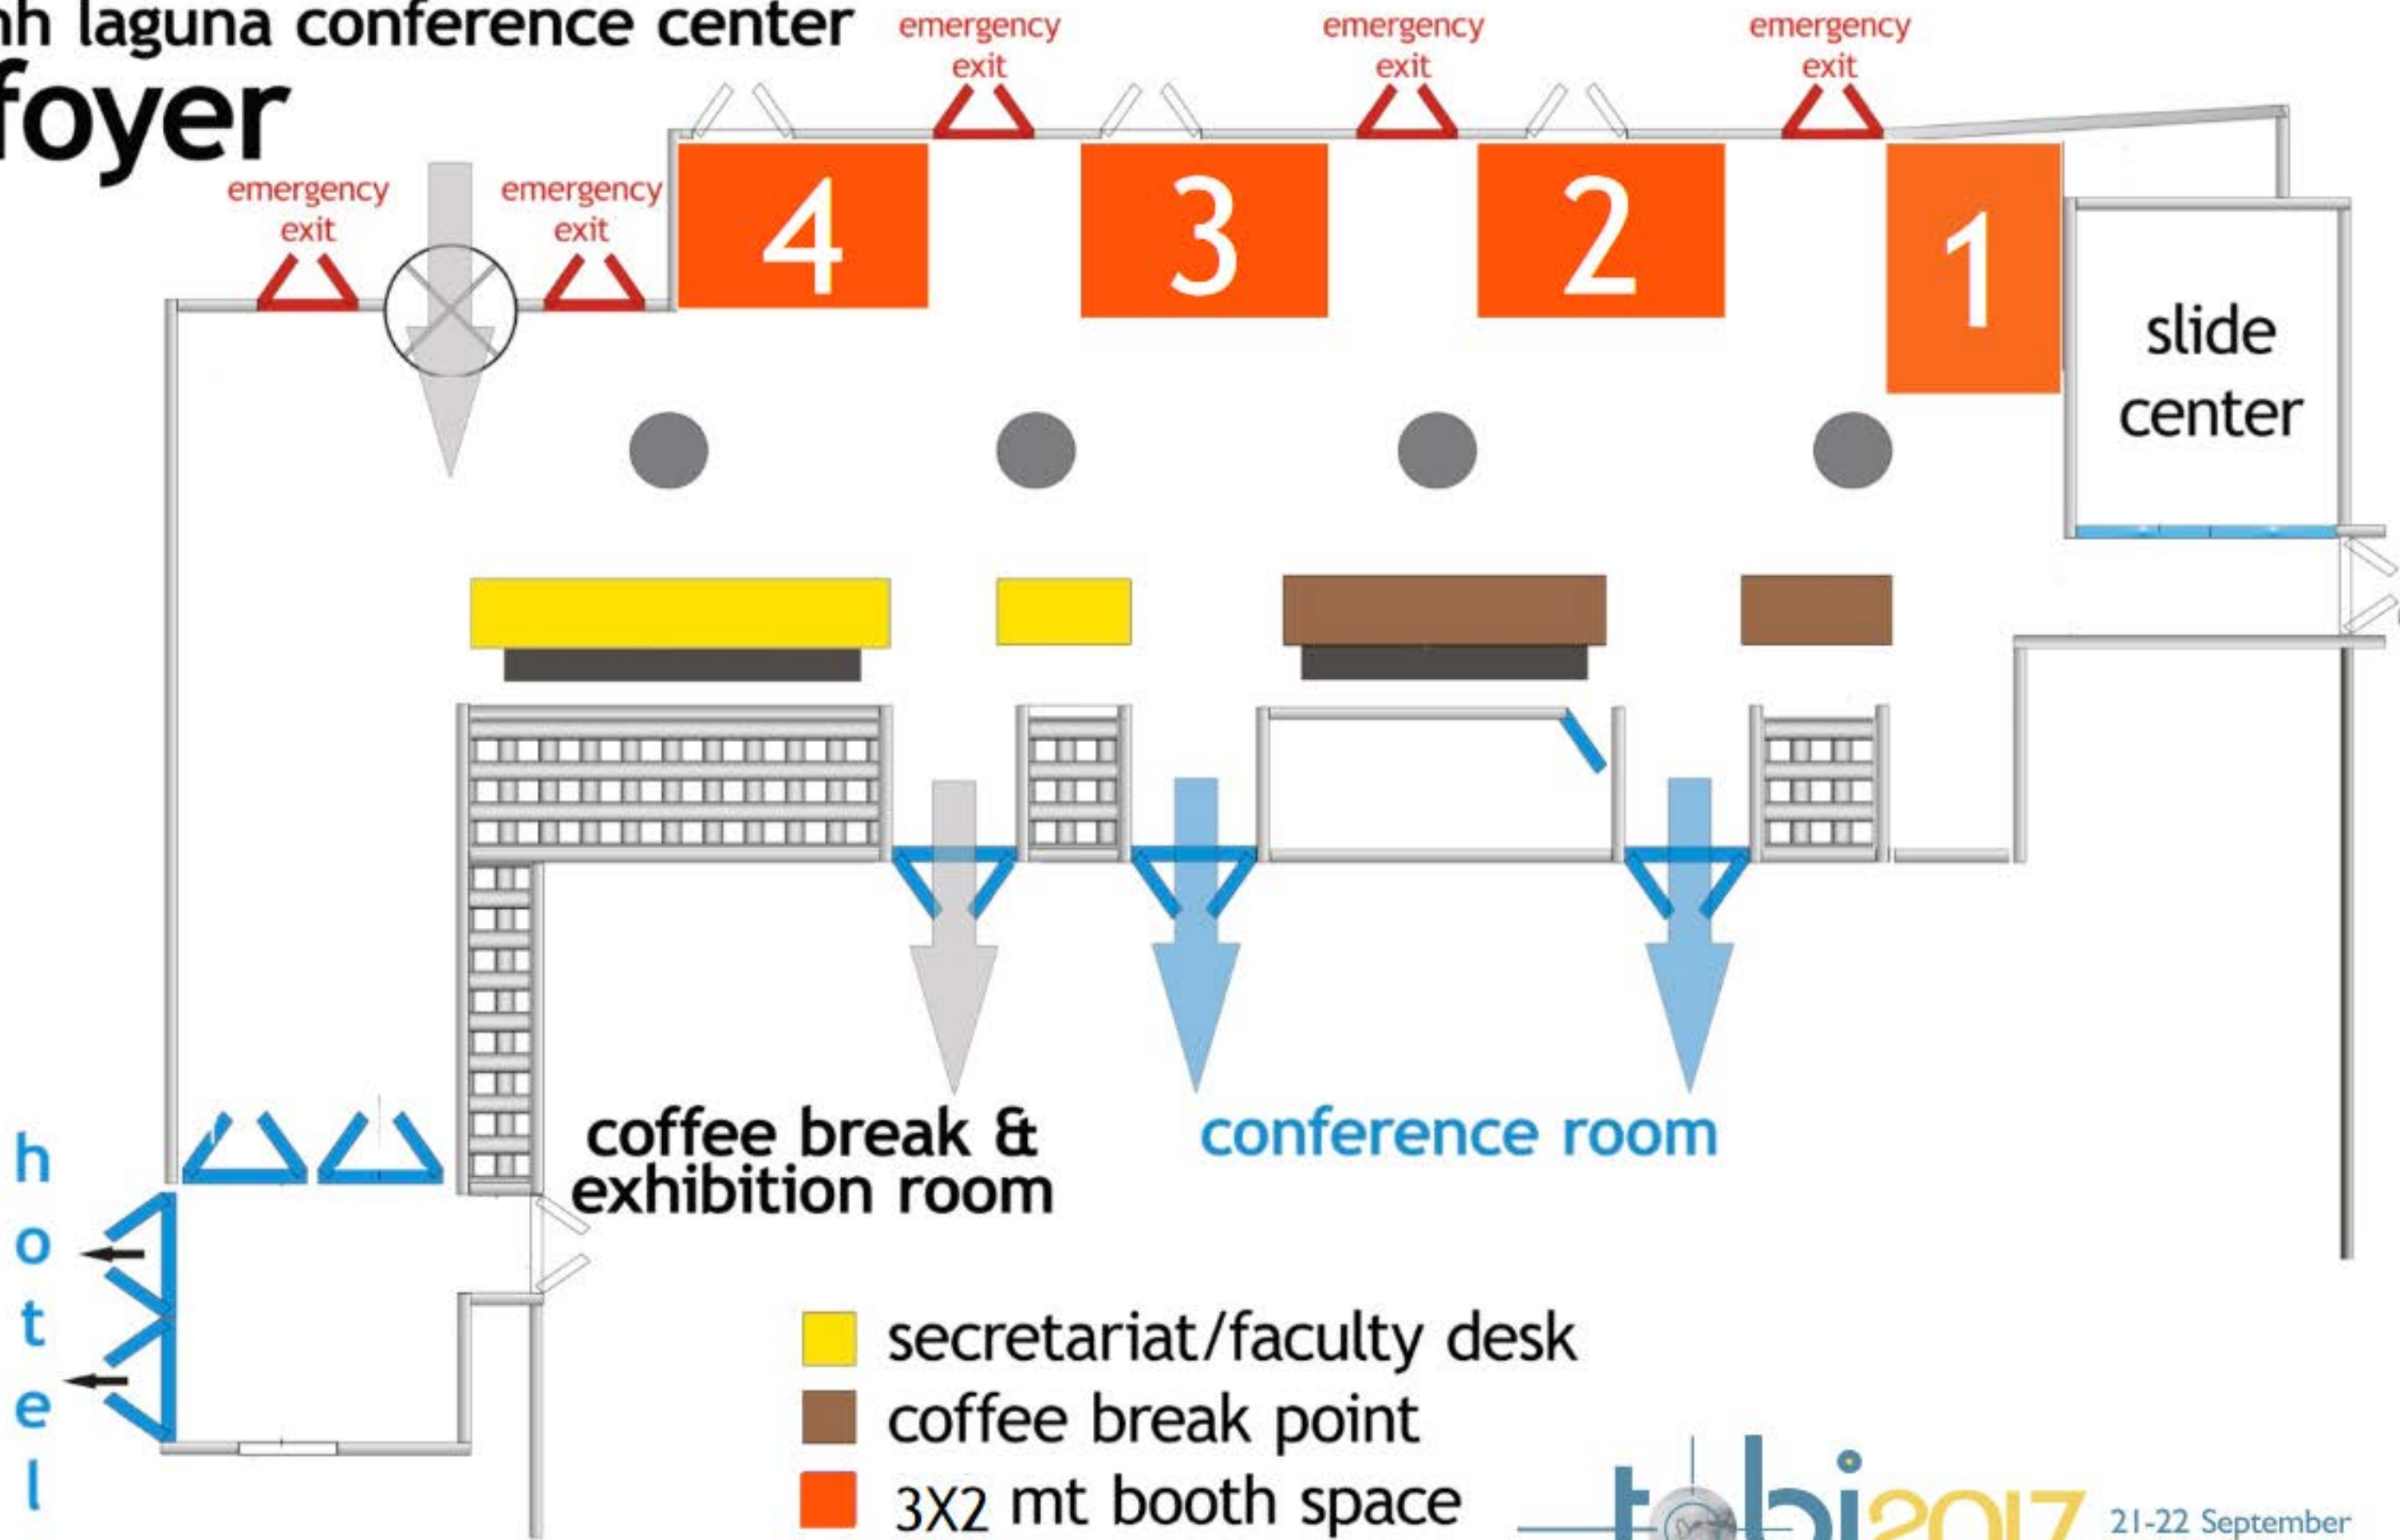

nh laguna conference center foyer

- secretariat/faculty desk
- coffee break point
- 3X2 mt booth space