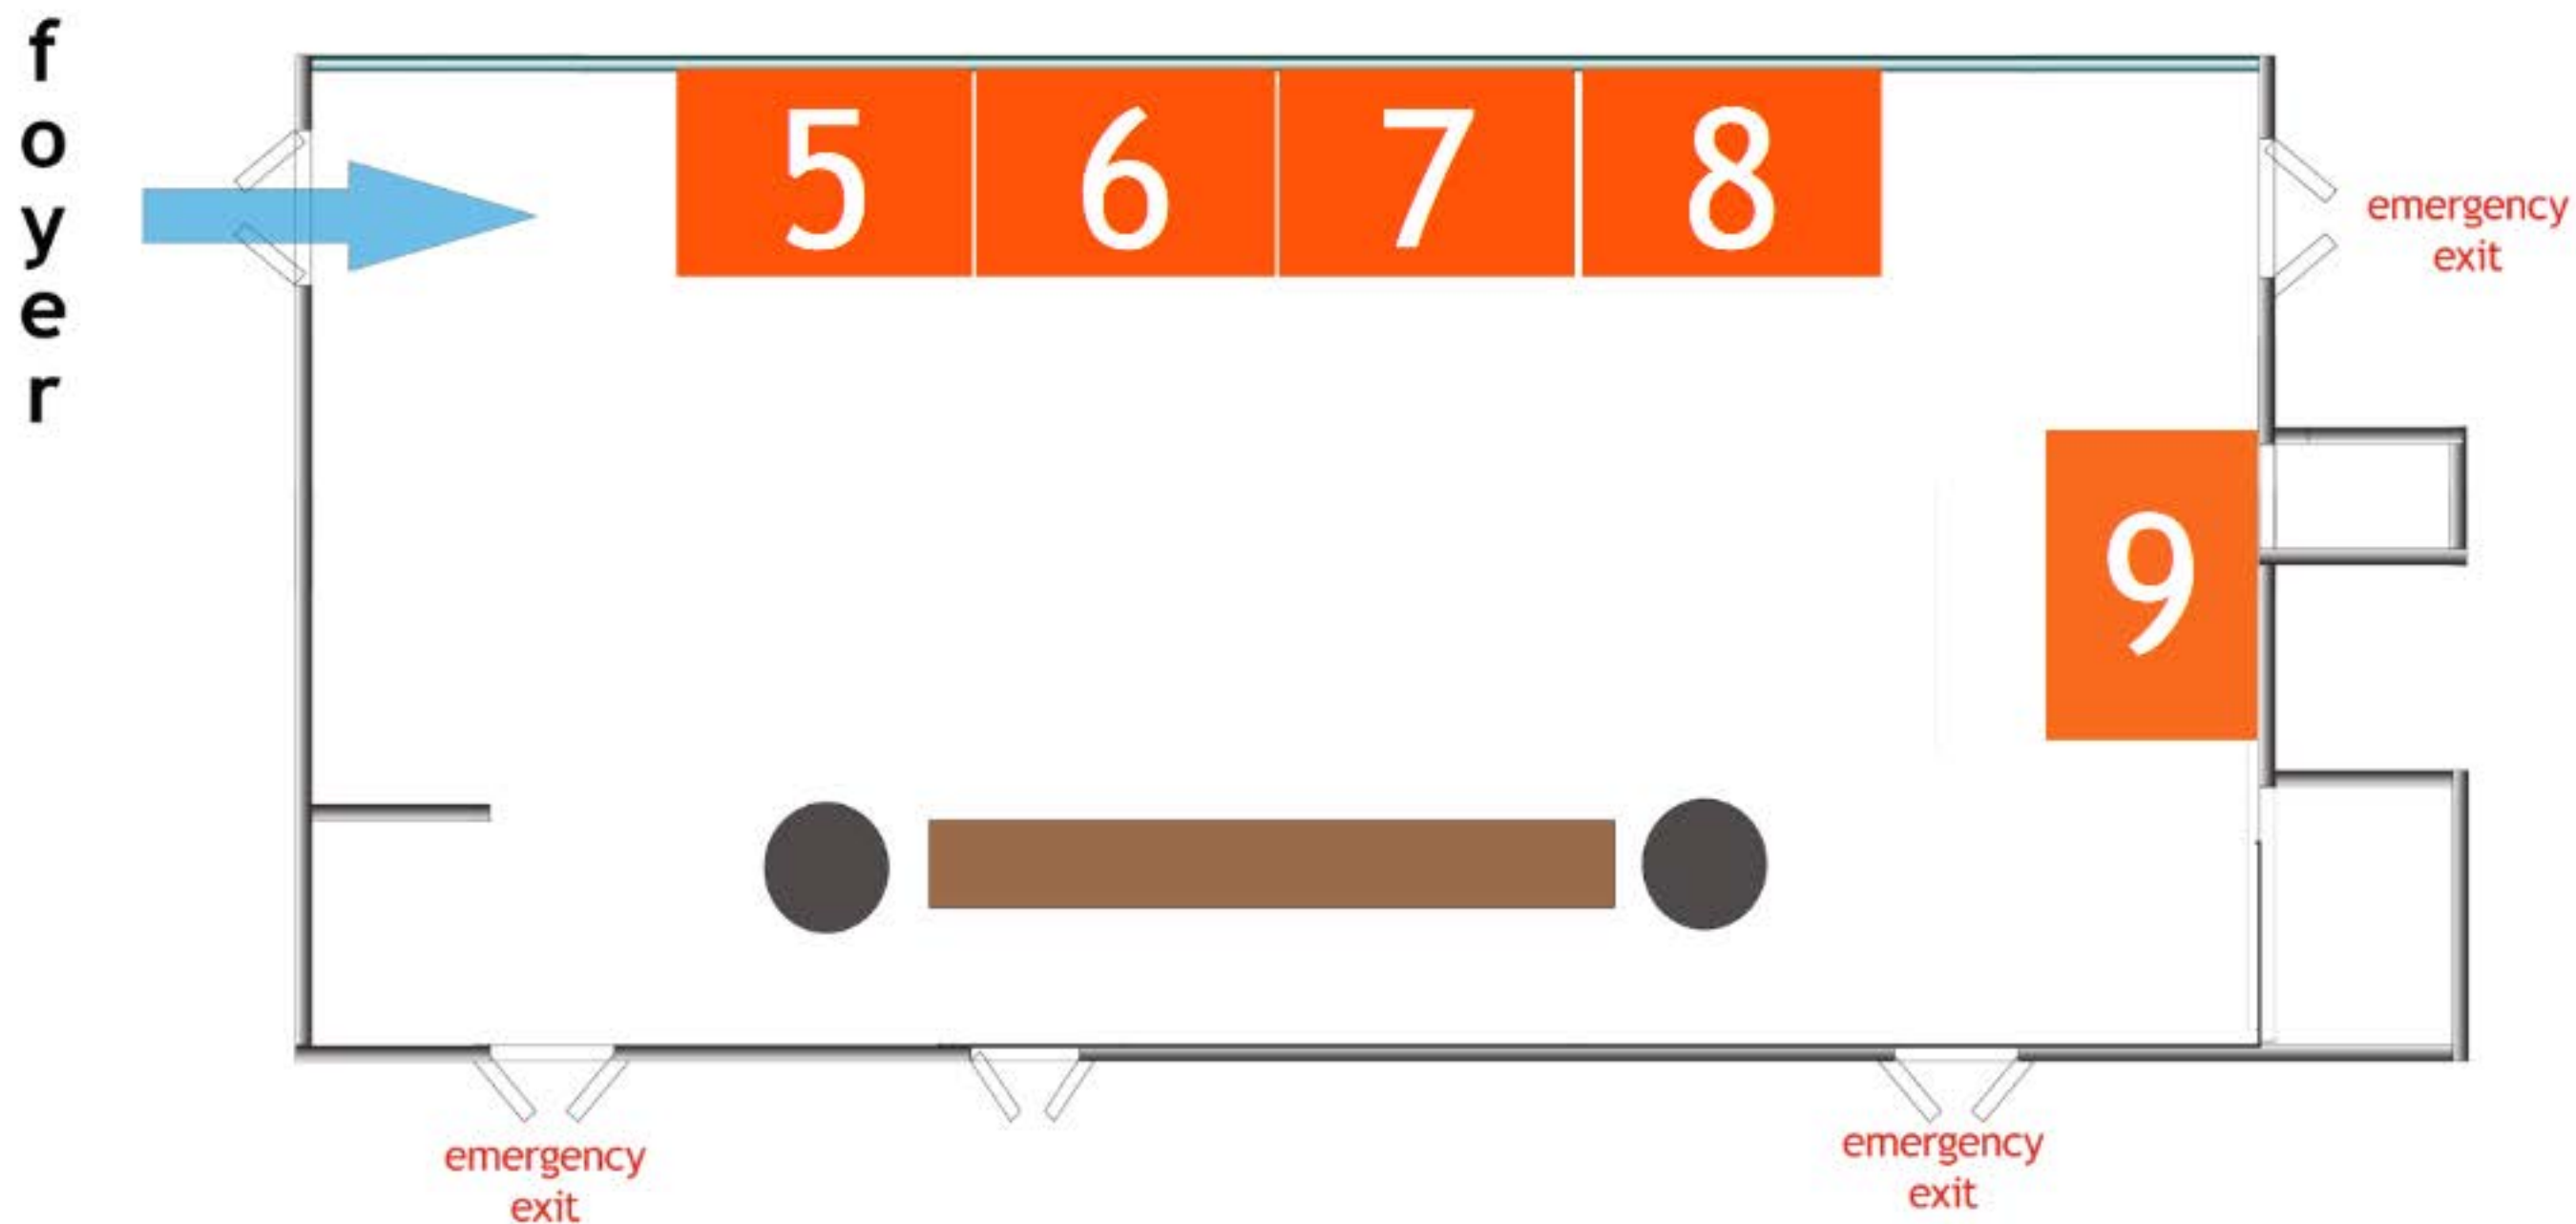

nh laguna conference center

coffee break & exhibition room

- coffee break point
- 3X2 mt booth space